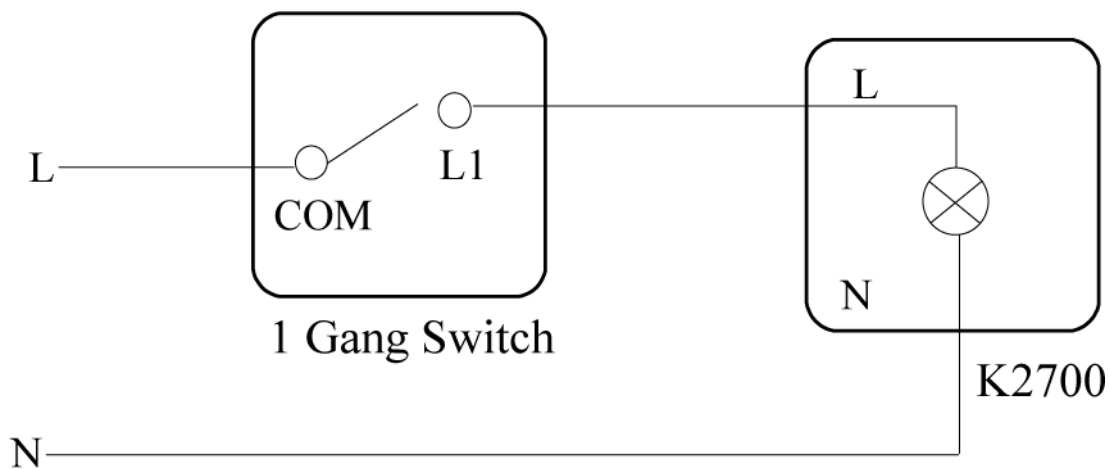

T&J ELECTRIC (SINGAPORE) PTE LTD

Company Registration No: 200205797Z
10 Ubi Crescent, #02-24, Ubi Techpark, Singapore 408564
Telephone: +65 6547-4333 Fax: +65 6547-4666

Date: 25/9/2009

Subject: Product Info: 1W/3W 220V Floor Lamp (TM-020054)

Wiring Diagram

Available Colors :

K2700	K2700A
K2700-CS	K2700A-CS
K2700-PS	K2700A-PS
K2700-MSB	K2700A-MSB